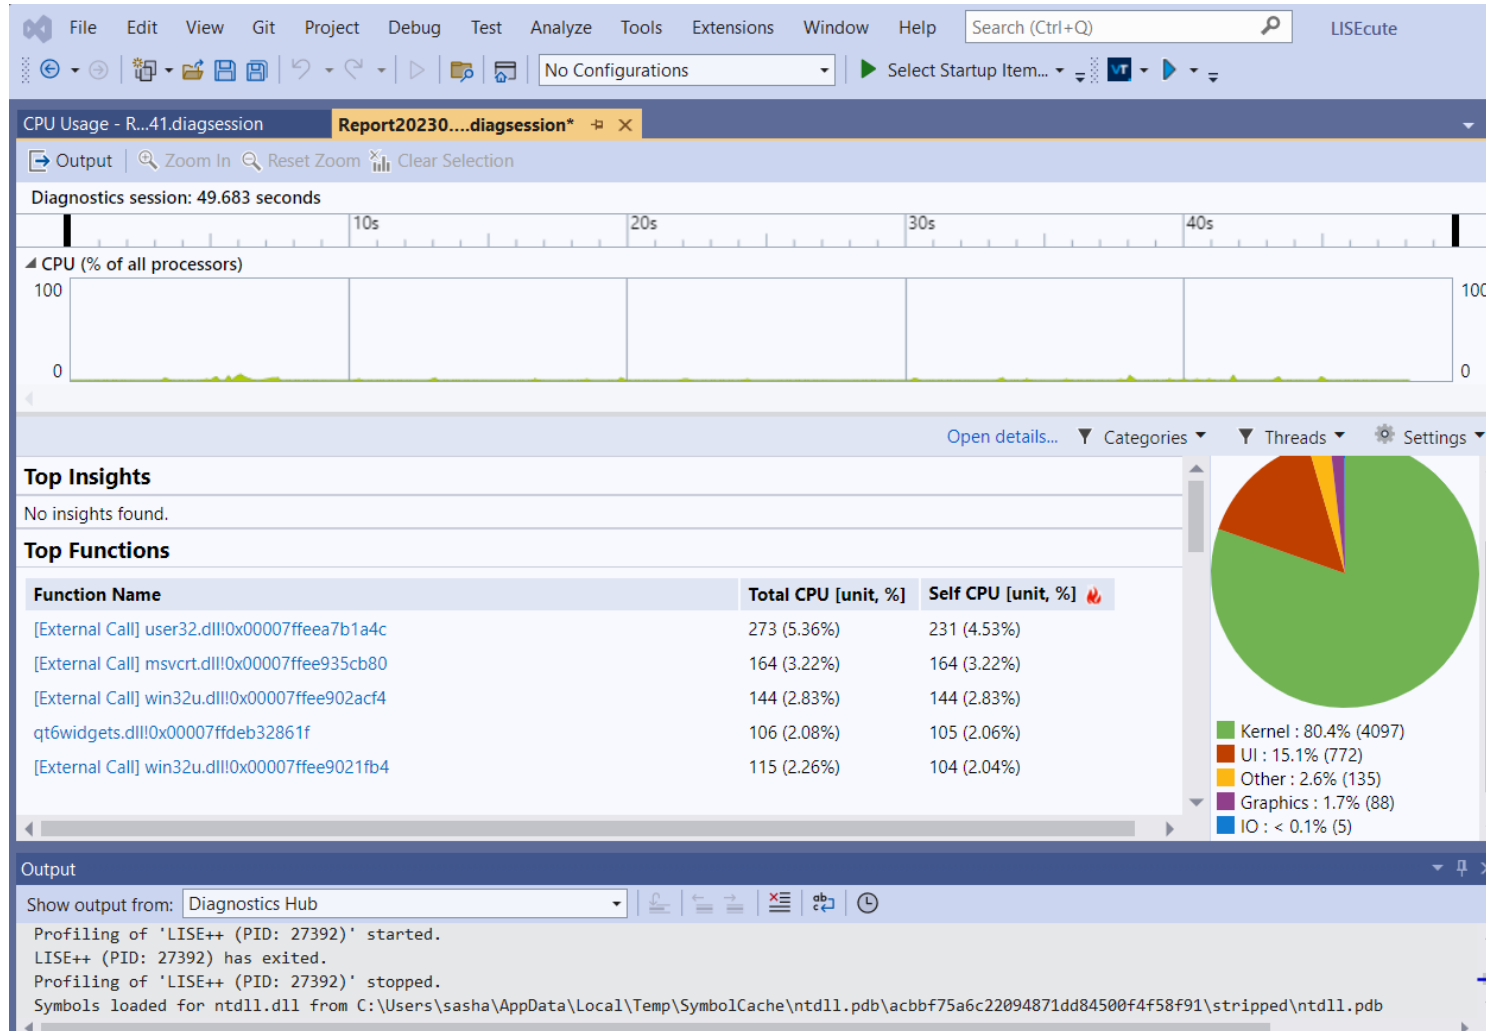

Microsoft Visual Studio Performance Profiler

MS Visual Studio Performance Profiler

PerfTips

Real time performance impact with line by line breakdown

```
32 TextBox1.Text += "Using managed memory\n";
33 UseManagedMemory();
34 TextBox1.Text += "Done using managed memory\n"; <864ms elapsed
35 Debugger.Break();
```

Concurrency Visualizer

Representations of how threads are interacting with each other

Resource utilization + synchronization points